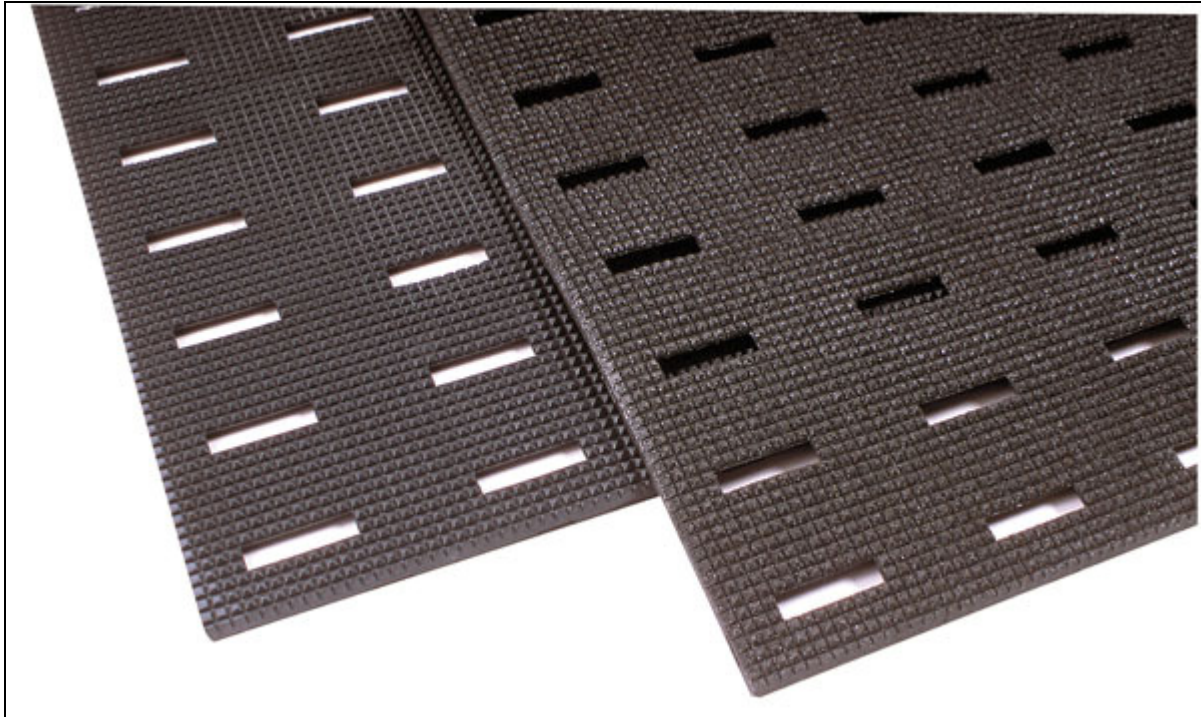

Cushion Ridge Recessed Mats

Cushion Ridge Recessed Matting is constructed of commercial-grade rubber and features a textured surface for added traction and drainage slots that effectively remove dirt, debris, snow and salts, especially in outdoor environments.

- Pyramid surface texture effectively removes large amounts of debris
- Cushion Ridge Recessed Mats are able to remove large amount of salt, snow, dirt and moisture by allowing them to fall through the 2" x 0.5" drainage slats in the mat, preventing build-up.
- Mats constructed from heavy-duty rubber for durability and ease of cleaning.
- Able to fill recesses between 3/8" and 1/2".
- NOTE: Product is also available in a 12" x 12" connecting tile, which is ideal for large and/or non-rectangular recesses. Please call to inquire about pricing.